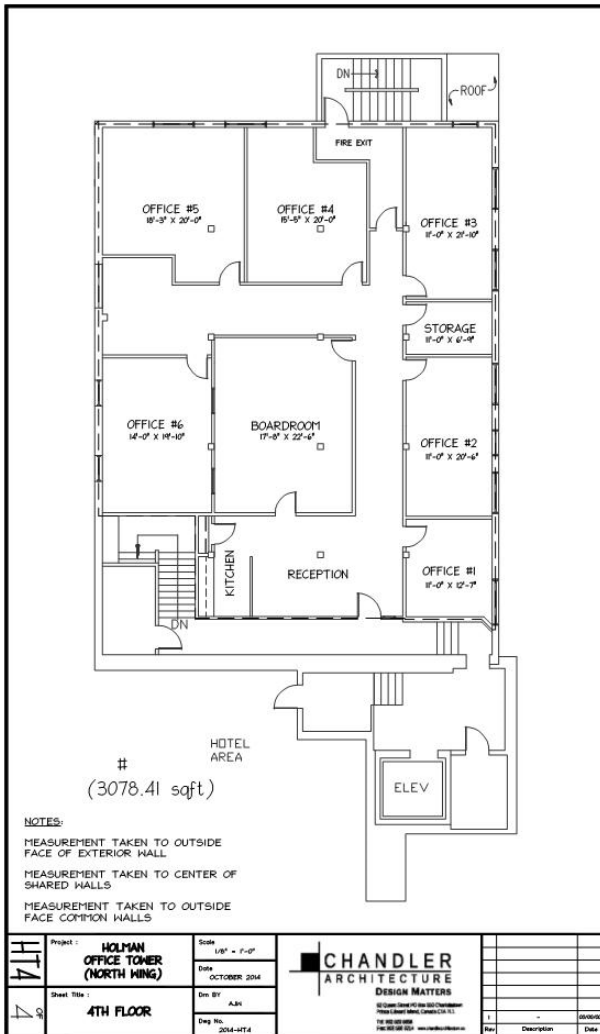

PROPERTY DESCRIPTION

The Holman Office tower is an historical building located within the Confederation Court Complex. The building is connected to the Confederation Court Mall.

These offices are located in the Holman Business Center on the 4th floor of the building. They feature a shared reception and conference room as well as a small kitchenette.

Holman Office Tower

134 Kent St, Charlottetown PE

FURTHER DETAILS

Offices : NA
Property Type : Office
View : City
Square Footage : avg 200
Floor: 4

ADDRESS MAP

Postal Code : C1A 8R8
No of Floors : 4
Longitude : W64 52' 18.4"
Latitude : N46 14' 8.5"